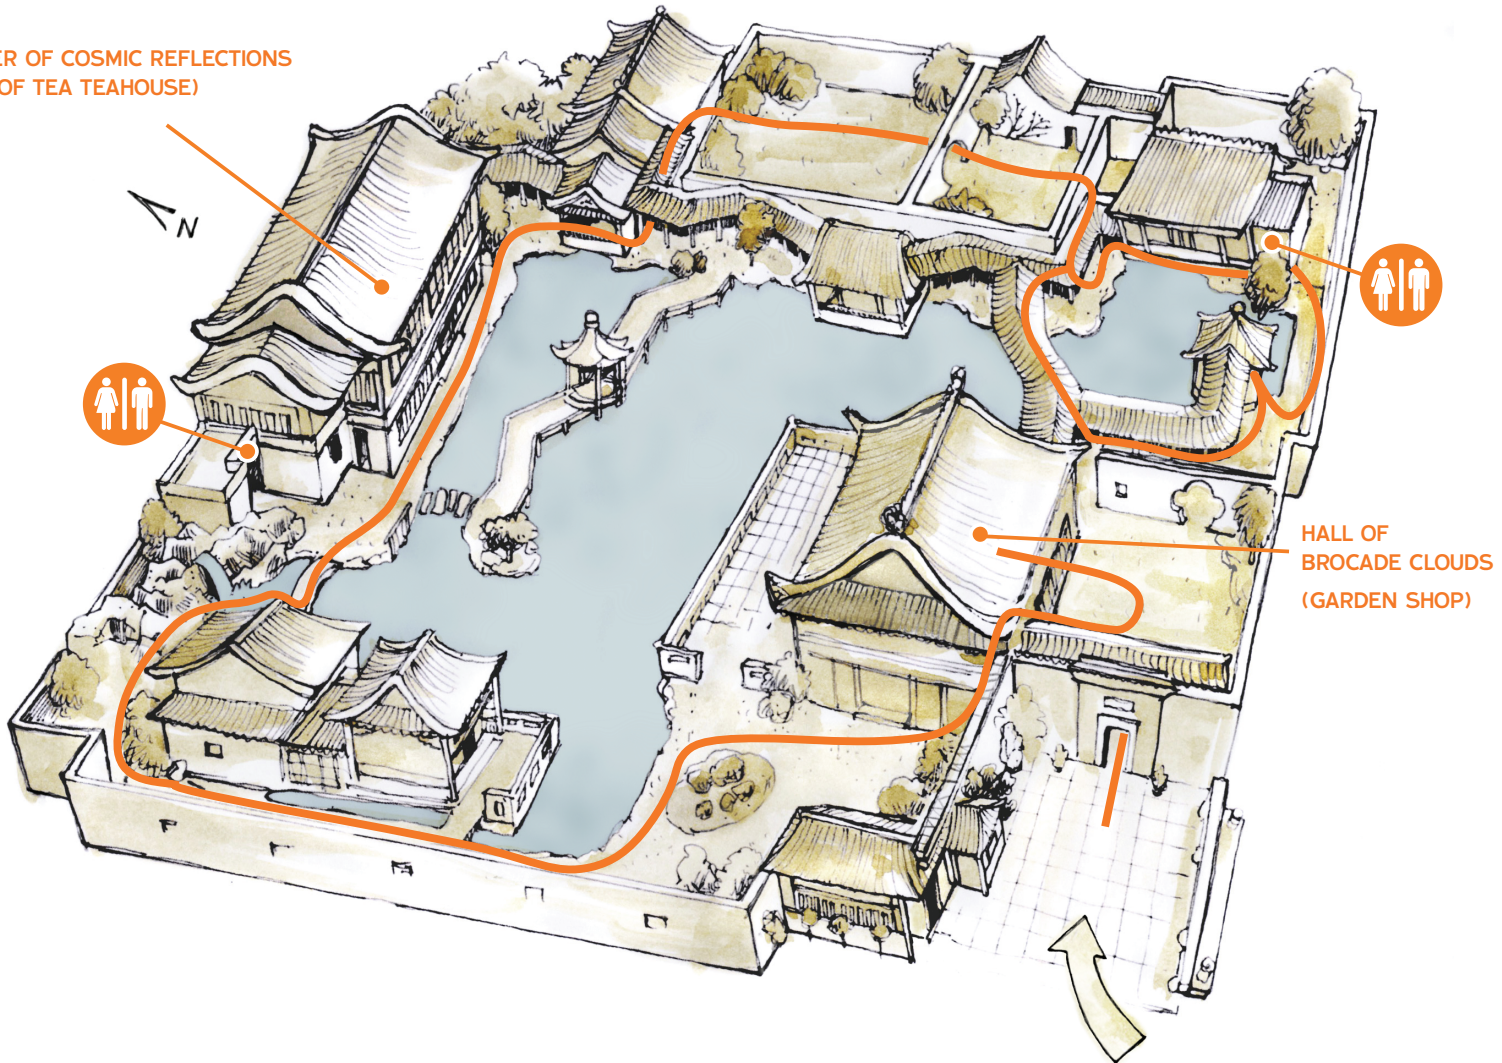

Lan Su Universal Access Map

TOWER OF COSMIC REFLECTIONS
(TAO OF TEA TEAHOUSE)

HALL OF
BROCADE CLOUDS
(GARDEN SHOP)

蘭
蘇
園